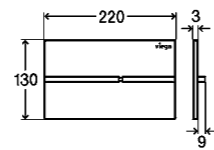

Stainless steel
anthracite/brushed
stainless steel
Article 773 670