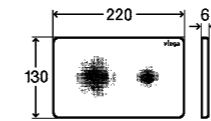

Cool understatement.

Flushing buttons are round as a rule. Which means it's high time to create some exceptions to the rule, says Viega. The results are a visual invitation to touch: The new Visign for More 204 dispenses with traditional round buttons in favour of a bar that only needs a light touch – a little longer for the main flush and just briefly for the smaller flush volume. The slim bar made of brushed stainless steel looks almost like a lapel pin on the wall – very decorative and with electronic actuation for a specially elegant flair. Illumination is also possible with the optional LED installation frame.

Touchless elegance.

Appealingly contradictory: The shape is an invitation to touch it. But the intelligent illumination architecture makes clear: no need! The after-glow paint charges itself during the day from natural and artificial sources of light so that it glows in the dark and provides for orientation without the need to switch on the light. The shape and finish of the electronically actuated plate remind one of a smartphone, while the grid of illuminated points is more reminiscent of a modern multi-media screen. The clean white-look underlines the maximized degree of hygiene that you achieve with this bathroom highlight.

Visign for Style 25
(Model 8615.1)