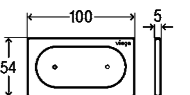

**Viega Visign for Style 23
(Model 8640.1)**

Alpine white
Article 773 083