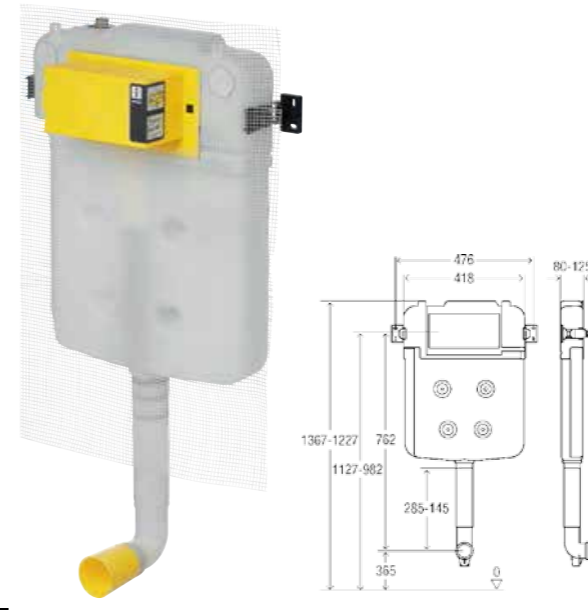

III

Prevista Pure Concealed Cistern 80mm Model K8503

- Compatible with all Prevista WC flush plates, wet construction installation
- Flush actuation from front only, dual flush technology, can be shortened from 1228–1088 mm

Components

pre-mounted water path with water connection R $\frac{1}{2}$, filling valve, drain valve, concealed cistern 3F, reinforcement fabric, ePS-foam revision frame, fixing material

Technical data

partial flush volume factory setting approx. 3 l
partial flush volume setting range approx. 2–4 l
full flush volume factory setting approx. 6 l
full flush volume setting range approx. 3.5–7.5 l

Note

Article 798 536