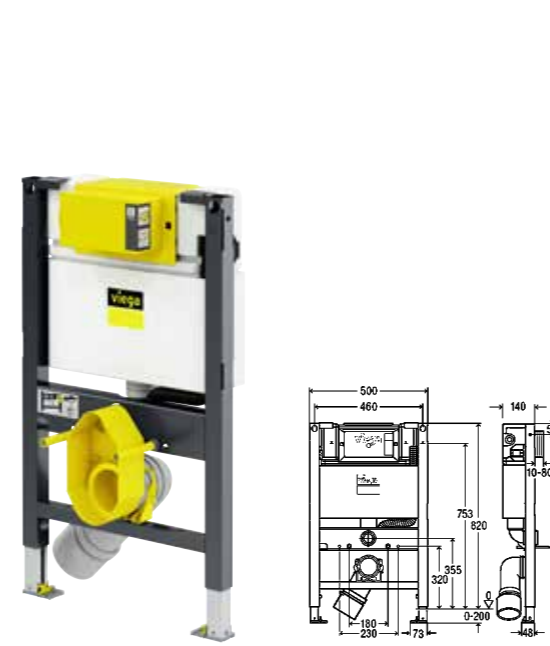

III

**Prevista Dry WC element with shower WC connection
820 mm**

Model 8533

- For pre-wall mounting please order separately:
  Prevista Dry fixing set model 8570.36
- In addition optional available Prevista Dry support set
  for WC ceramic with small locating surface (< 17 cm)
  model 8570.37
- Steel PE
- Compatible with all WC flush plates for Prevista, integra-
  tion in Prevista Dry Plus, dual flush technology, flush
  actuation from front or top, barrier-free

Components

powder-coated frame (40x40), concealed cistern 3L, empty
pipe for shower WC connection, WC connection fitting, fixing
material, extensible lockable feet for height adjustment,
water connection R $\frac{1}{2}$, WC connection elbow DN90
(depth-adjustable) made of PP, eccentric adapter DN90/100
made of PP

Technical data

partial flush volume factory setting approx. 3 l
partial flush volume setting range approx. 2–4 l
full flush volume factory setting approx. 6 l
full flush volume setting range approx. 3.5–7.5 l
Articel 772 017