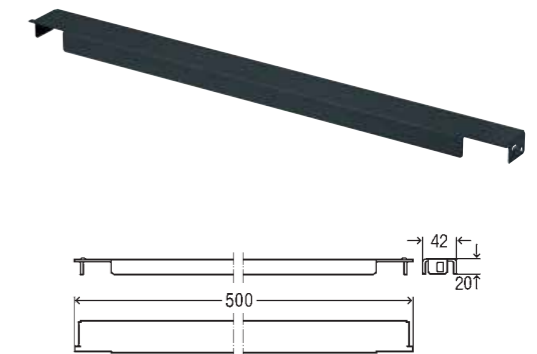

VII

**Viega Eco Crossbeam
Model K8520.31**

- suitable for Viega Eco WC element 1120 mm Smart model K8520.3

Scope of supply

powder-coated steel frame
Article 758 813