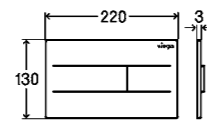

Brushed stainless steel
Article 773 526