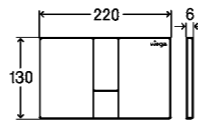

Alpine white
Article 773 281

Jet black acrylic/
stainless steel
coloured
Article 773 328

Jet black acrylic/matt
jet black
Article 773 311

Chrome-plated
Article 773 267

Chrome matt
Article 773 274

Stainless steel
coloured
Article 773 298