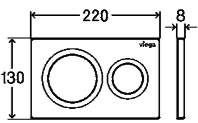

**Visign for Style 20
(Model 8610.1)**

Alpine white
Article 773 793