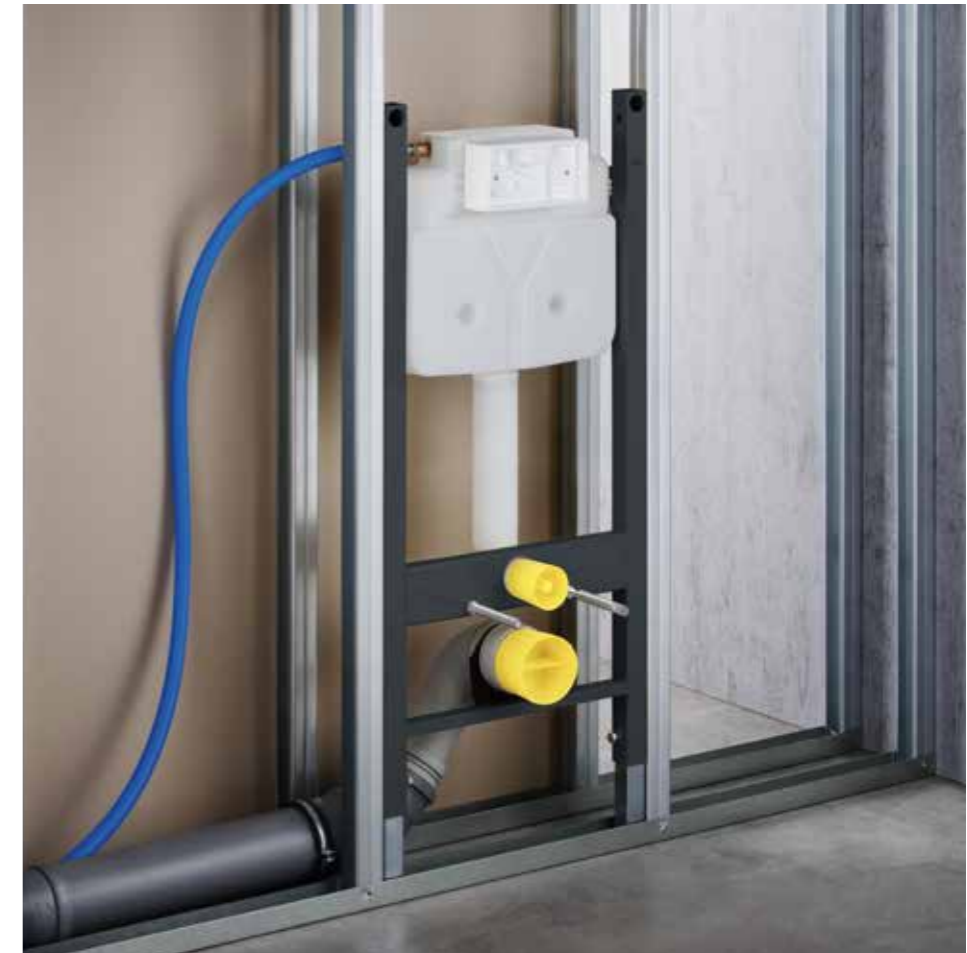

Dry, quick, economical.

Pre-wall installation in dry construction has a number of benefits. Work can be done faster and more flexibly. There is no need to plan in drying periods, and individual forms can be catered for more easily. Viega has the right solution for dry construction pre-wall technology.

- Fast processing
- Less material = less weight to be brought into the building
- Short drying / waiting times
- Economical construction
- 1 element for both wood and metal support profile
- Actuation from the front or top, also in dry construction
- Stable construction
- Accessories for reinforcement
- Planking support for dry construction

Fulfills all safety standards, tested to 400 kg loading and easy to clean below the ceramic unit.