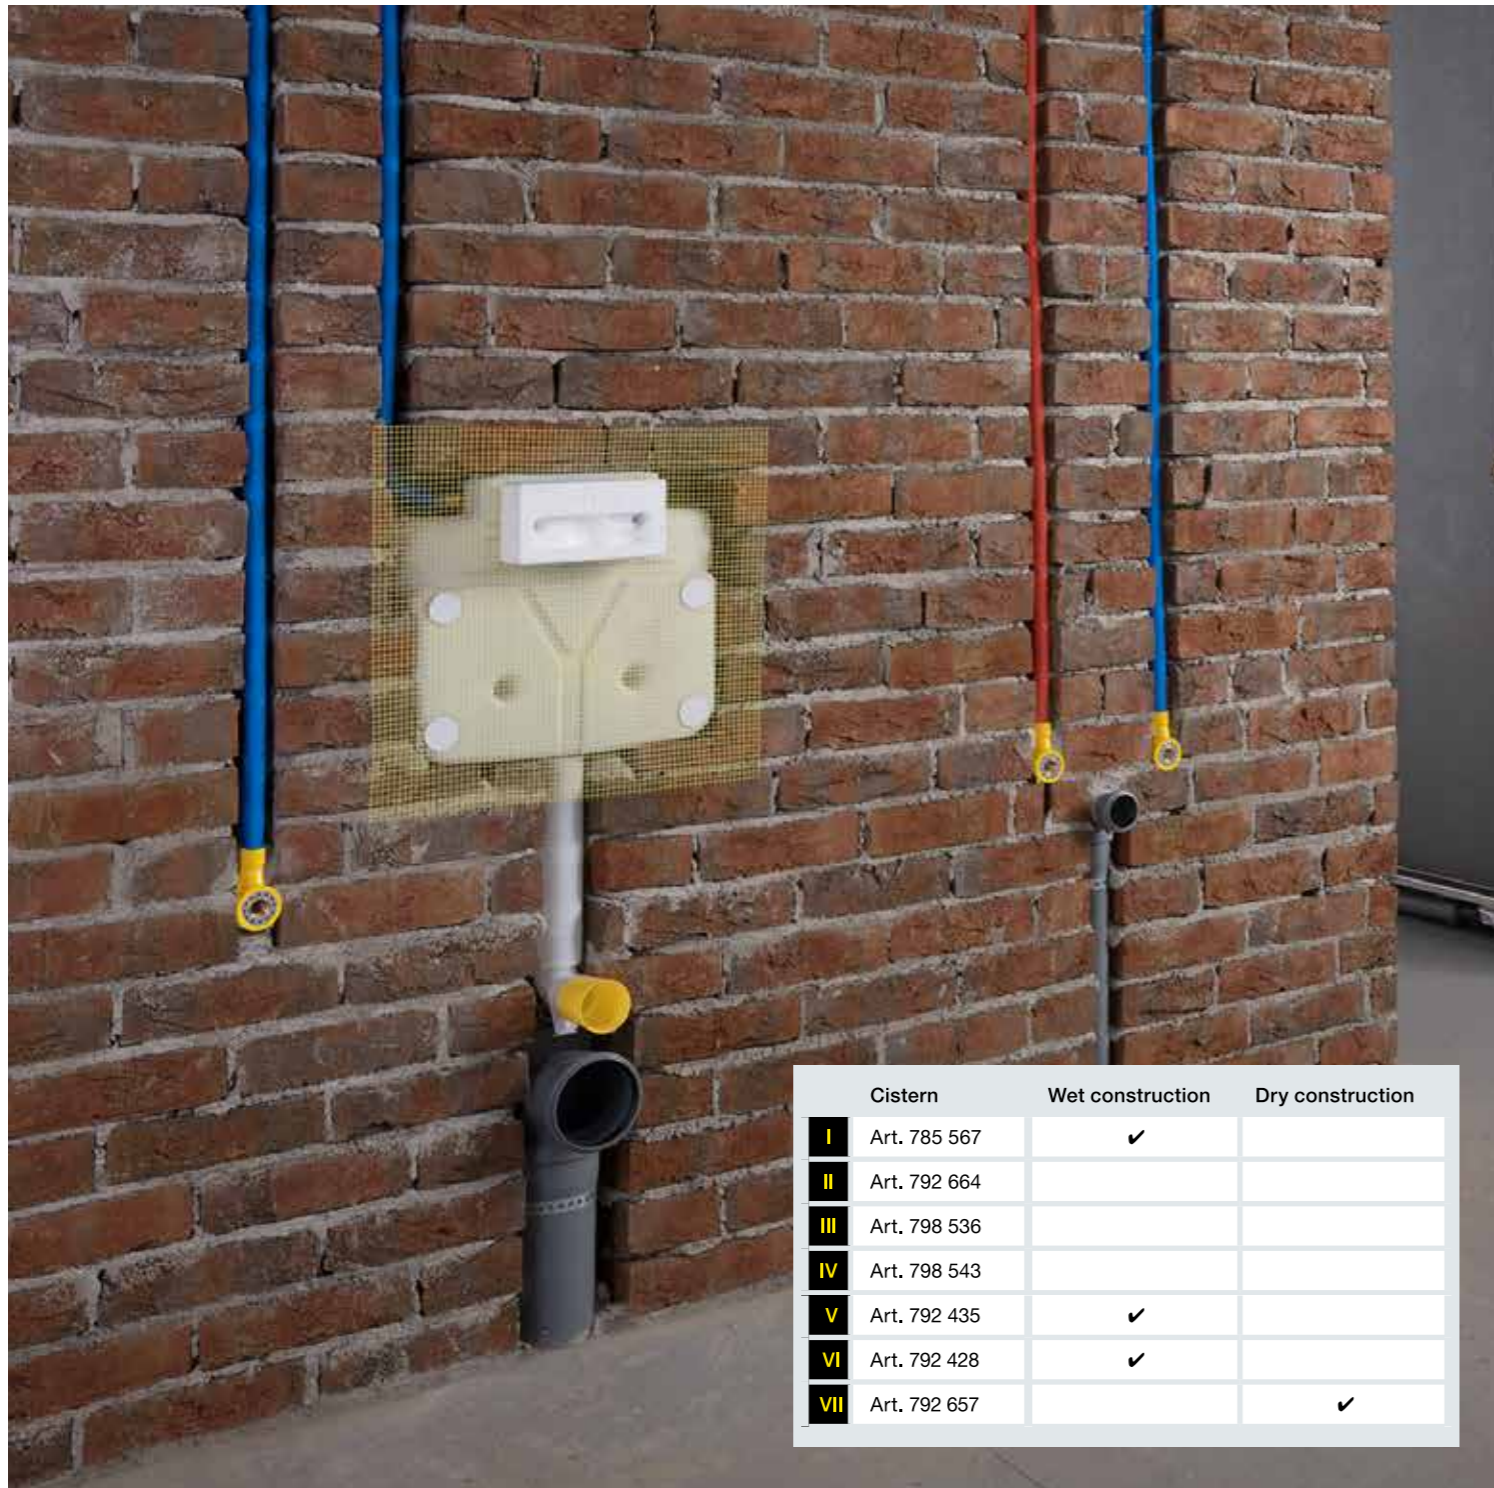

Viega Prevista Concealed Cistern Smart FLUSHING SYSTEM THAT OFFERS YOU DESIGN FREEDOM.

Viega Prevista Concealed Cistern Smart gives specifiers freedom to design bathroom spaces as per their imagination. With product designed and engineered for Indian requirements, this world class concealed cistern is versatile in many ways. The innovative design gives you the flexibility to either have top or front actuation. The cistern offers flexibility for low height application as well. It is highly adaptable, due to its provision for left/right water inlets. Loaded with benefits, Viega Prevista Concealed Cistern Smart enables you with limitless design possibilities and freedom to explore.

i ADVANTAGES AT A GLANCE

- A cistern for a construction height of 1070 mm to 820mm possible
- Top and front actuation options as standard
- Water connection from either left or right side, saves piping material
- Water-saving adjustable drain valve
- Especially quiet and anti-scaling filling valve
- Valve seat can be replaced if damaged
- Easy servicing, 25-year spare part assurance, 10 years warranty period according to Viega warranty policy

Viega Pre-wall System

THE COMPLETE SYSTEM THAT IS PERFECT FOR INDIAN CONDITIONS.

Viega concealed cisterns are ideally designed for both wet and dry wall construction. This enables you to create an artistic and superior bathroom in either situation. Viega concealed cisterns are a product of ever reliable and durable Viega technology. They are space saving, have excellent design and have proved to be the most convenient.