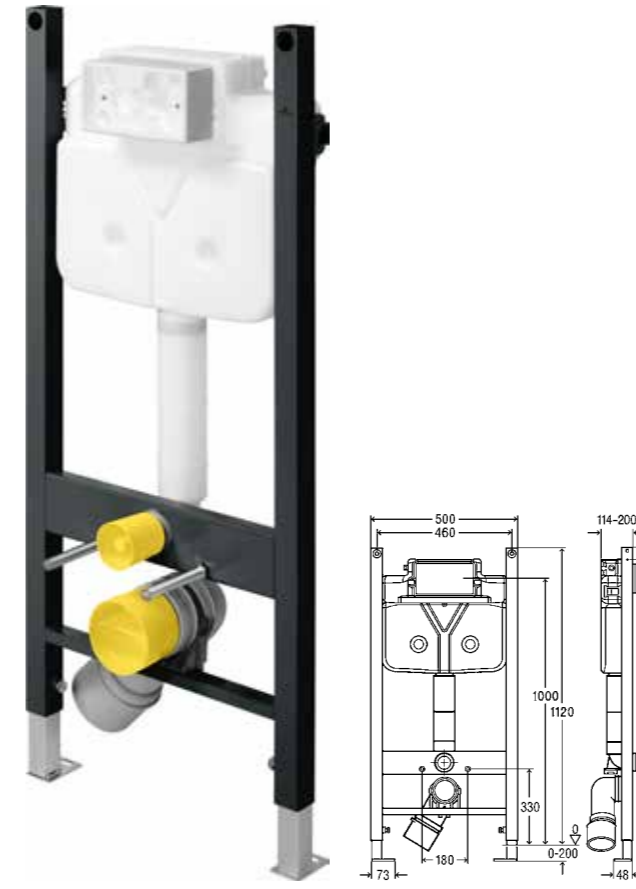

VII

**Prevista Dry WC Element Smart 1120 mm
Model K8520.3**

- For flush plates Viega Visign for Life Smart
- For pre-wall mounting please order separately: Viega Eco Plus fixing set model 8180.73
- In addition optional available Viega Eco Smart crossbeam model K8520.31
- Flush actuation from front only, dual flush technology

Components

powder-coated steel frame, pre-mounted water path with water connection R $\frac{1}{2}$, filling valve, drain valve, concealed cistern 3S, WC connection elbow DN90 made of PP, eccentric adapter DN90/100, WC connection fitting, fixing material for element (for floor) and ceramic, screws (self-drilling) for fixing to metal support profiles, hole $\varnothing$ 11 mm for fixing in wooden frame construction

Technical data

partial flush volume factory setting approx. 3 l
partial flush volume setting range approx. 2–4 l
full flush volume factory setting approx. 6 l
full flush volume setting range approx. 3.5–7.5 l

Article 792 657