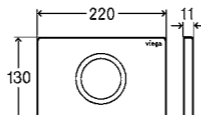

Visign for Public 12 (Model 8635.1)

Brushed stainless steel
Article 774 370