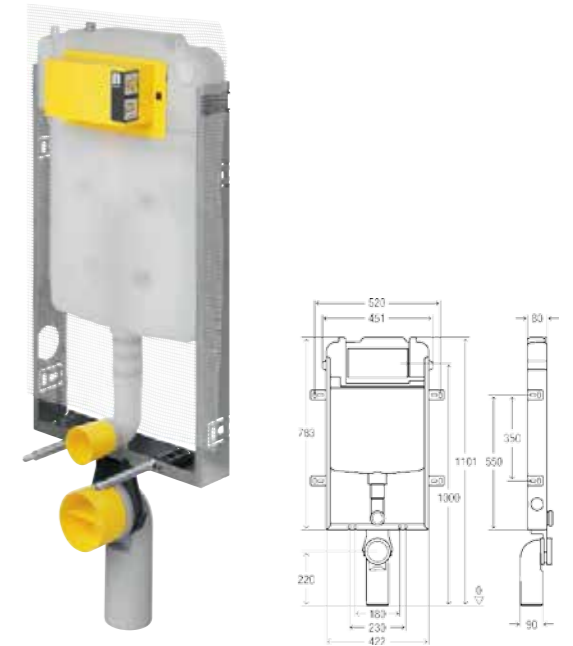

IV

Prevista Pure WC block Concealed Cistern 80mm Model K8513

- Compatible with all Prevista WC flush plates, wet construction installation
- Flush actuation from front only, dual flush technology

Components

galvanised steel frame, pre-mounted water path with water connection R $\frac{1}{2}$, filling valve, drain valve, concealed cistern 3F, WC connection elbow DN90 made of PP, eccentric adapter, DN90 / 100, WC connection fitting, reinforcement fabric, ePS-foam revision frame, fixing material for frame

Technical data

partial flush volume factory setting approx. 3 l
partial flush volume setting range approx. 2–4 l
full flush volume factory setting approx. 6 l
full flush volume setting range approx. 3.5–7.5 l

Note

Article 798 543