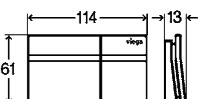

**WC remote actuation for
Prevista Visign for More 200
electronic
(Model 8641.1)**

Jet black glass
Article 773 106