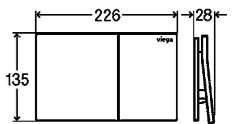

Jet black/
wood stained oak
Article 773 564