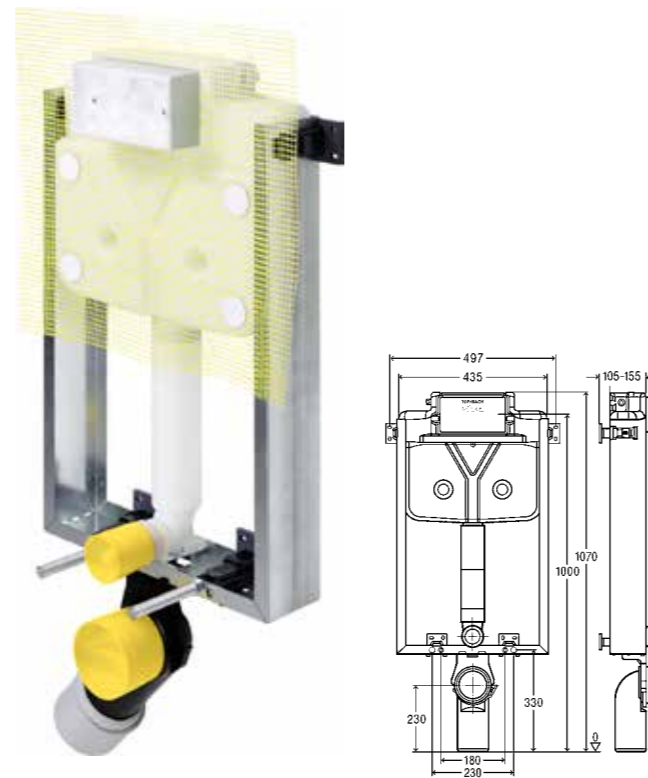

VI

**Prevista Pure WC block
Concealed Cistern Smart 1070 mm
Model K8510.3**

- Compatible with all Prevista WC flush plates, wet construction installation
- Flush actuation from front only, dual flush technology

Components

galvanised steel frame, pre-mounted water path with water connection R $\frac{1}{2}$, filling valve, drain valve, concealed cistern 3S, WC connection elbow DN90 made of PE, eccentric adapter DN90/100, WC connection fitting, reinforcement fabric, ePS-foam revision frame, fixing material for frame

Technical data

partial flush volume factory setting approx. 3 l
partial flush volume setting range approx. 2–4 l
full flush volume factory setting approx. 6 l
full flush volume setting range approx. 3.5–7.5 l

Article 792 428