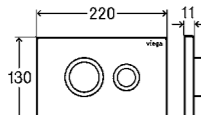

Visign for Public 11 (Model 8631.1)

Brushed stainless steel
Article 774 325