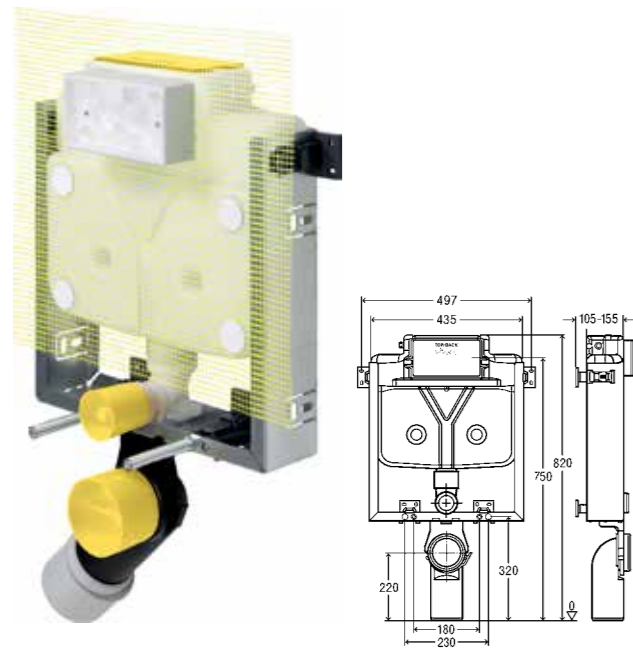

V

**Prevista Pure WC block
Concealed Cistern Smart 820 mm
Model K8515.3**

- Compatible with all Prevista WC flush plates, wet construction installation
- Flush actuation from front or top, dual flush technology

Components

galvanised steel frame, pre-mounted water path with water connection R $\frac{1}{2}$, filling valve, drain valve, concealed cistern 3S, WC connection elbow DN90 made of PE, eccentric adapter DN90/100, WC connection fitting, reinforcement fabric, ePS-foam revision frame, fixing material for frames

Technical data

partial flush volume factory setting approx. 3 l
partial flush volume setting range approx. 2–4 l
full flush volume factory setting approx. 6 l
full flush volume setting range approx. 3.5–7.5 l

Article 792 435