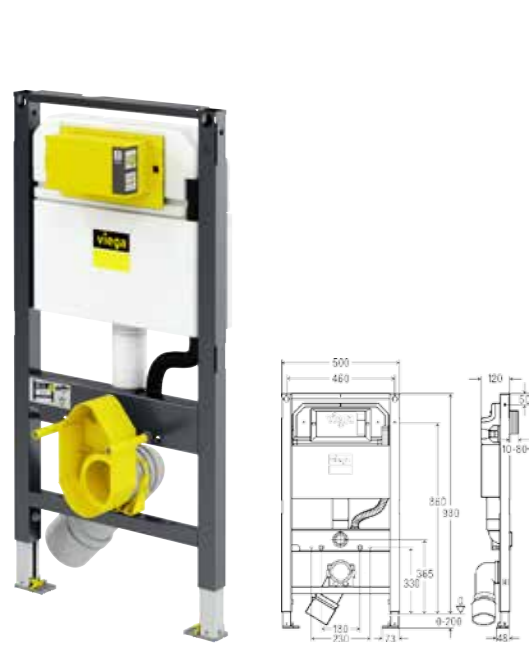

I

**Prevista Dry WC element
with shower WC connection
980 mm**

Model 8530

- For pre-wall mounting please order separately:
  Prevista Dry fixing set model 8570.36
- In addition optional available Prevista Dry support set
  for WC ceramic with small locating surface (< 17 cm)
  model 8570.37
- Steel PE
- Compatible with all WC flush plates for Prevista, integra-
  tion in Prevista Dry Plus, dual flush technology, barrier-free

Components

powder-coated frame (40x40), concealed cistern 3H, flushing
throttle, empty pipe for shower WC connection, WC connec-
tion fitting, fixing material, extensible lockable feet for height
adjustment, water connection R $\frac{1}{2}$ at the back and top,
WC connection elbow DN90 (depth-adjustable) made of PP,
eccentric adapter DN90/100 made of PP

Technical data

small flush volume factory setting approx. 3 l
small flush volume setting range approx. 2–4 l
large flush volume factory setting approx. 6 l
large flush volume setting range approx. 3.5–7.5 l
Articel 772 000