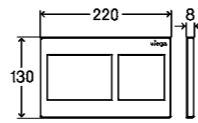

Clear cut.

Robust, understated, no frills – that is Visign for Style 21. The different widths of the flush buttons generate visual tension that is compensated by the uniform widths of the vertical margins. With a construction depth of just 8 mm, this minimalist design leaves no room for ambiguity and feels at home in any puristic bathroom surroundings such as a Bauhaus-inspired style. For especially smooth integration, this design is also available for tile-level installation.

**Visign for Style 21
(Model 8611.1)**

Alpine white
Article 773 250