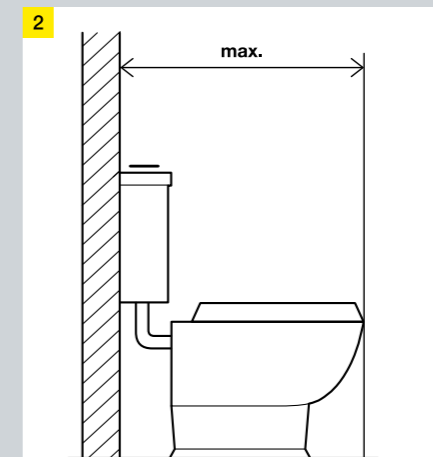

Definite disadvantages: Loss of space and more difficult to clean

Even with pre-wall you can save space
In addition to concealed installation, it is possible to position the element Viega Eco Smart in front of the wall (fig. 1). The space required is not more than the space used for several traditional installation methods (fig. 2). This solution supports the structure of the wall, provides better noise reduction and more freedom when positioning WC's.