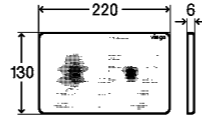

Visign for More 205 sensitive (Model 8625.1)

Jet black glass
Article 774 363

Further accessories can be found in the current catalogue