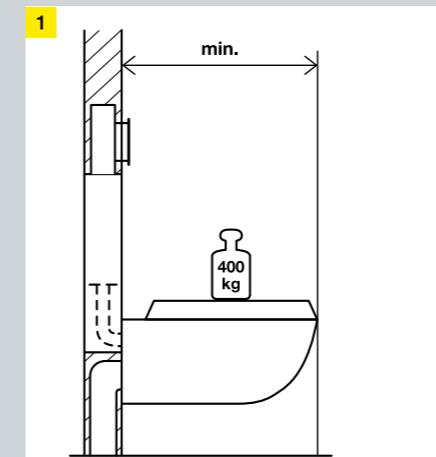

Dry, quick, economical.

Pre-wall installation in dry construction has a number of benefits. Work can be done faster and more flexibly. There is no need to plan in drying periods, and individual forms can be catered for more easily. Viega has the right solution for dry construction pre-wall technology.

- Fast processing
- Less material = less weight to be brought into the building
- Short drying / waiting times
- Economical construction
- 1 element for both wood and metal support profile
- Actuation from the front or top, also in dry construction
- Stable construction
- Accessories for reinforcement
- Planking support for dry construction

Fulfills all safety standards, tested to 400 kg loading and easy to clean below the ceramic unit.