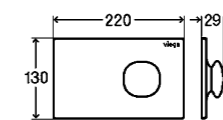

A liking for luxury.

Distinctive design, lasered from a single piece of metal: This is the new, electronically operable Visign for More 201 flush plate – made of brushed stainless steel. The extremely thin plate fits any high-quality wall furnishing, optionally at tile level or with an LED frame. The plate protrudes slightly towards the user, while the buttons incline further forwards. This lends the plate a clear-cut visual and haptic accent.

A real highlight.

The Visign for More 202 turns the WC flush round. Well, to be exact: It turns the usual press operation into a rotation. The organic design with LED illumination invites you to try it out – and even tempts you not to let go. The prominent, rotating knob represents a bold antithesis to today's dominant flat designs – and underlines this with tile-level installation if desired. The electronically actuated flush goes ideally with organic architecture and patchwork bathrooms in retro-styled room themes. The colour scheme also leaves no wishes unfulfilled: The individual paintwork is available in many different special colours.

Visign for More 202
(Model 8622.1)