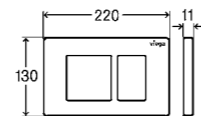

Visign for Public 10 (Model 8630.1)

Brushed stainless steel
Article 774 349