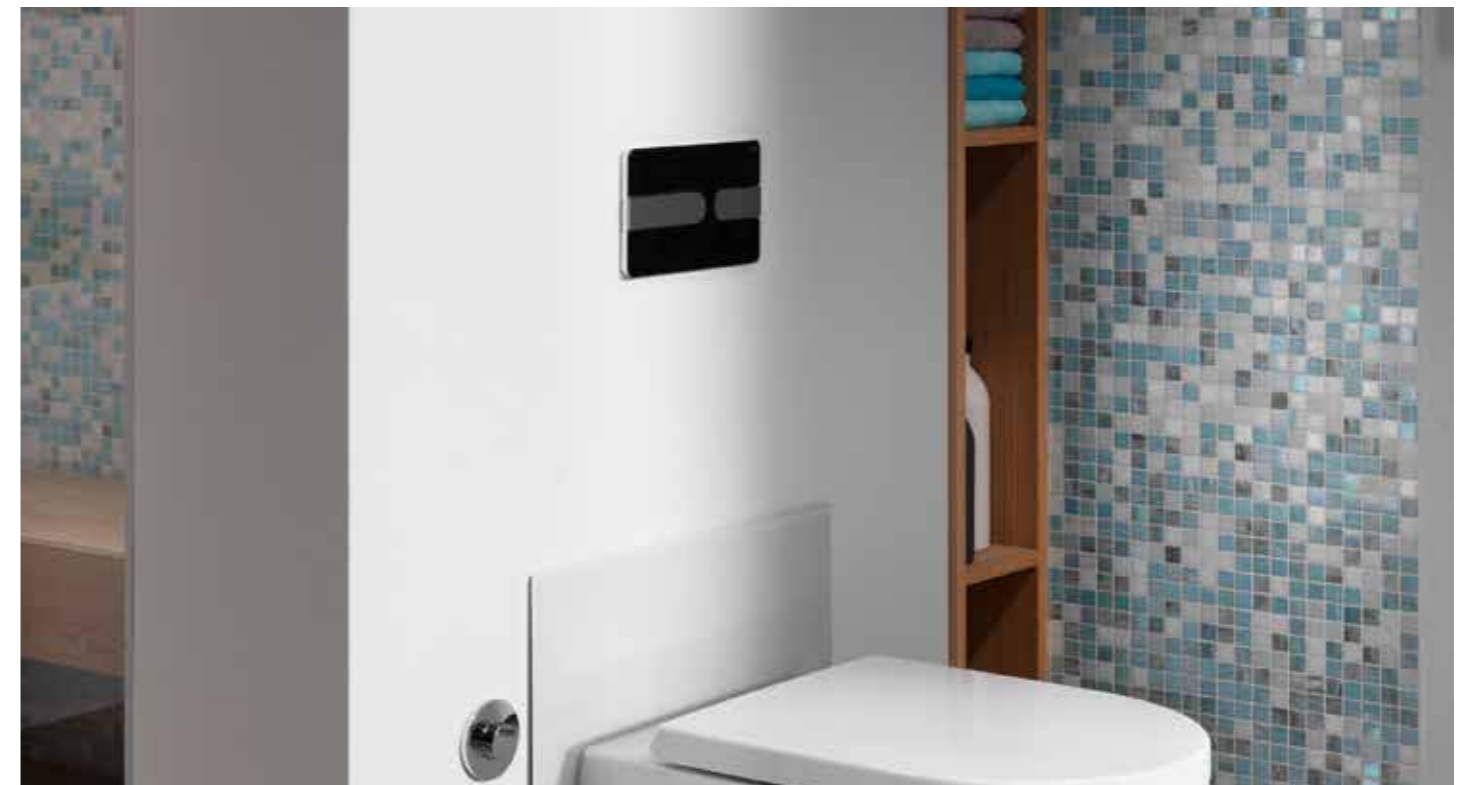

Chrome matt
Article 773 274

Stainless steel
coloured
Article 773 298

Jet black
Article 773 304

Slimline.

Bathroom design is moving towards softer geometric shapes in addition to the classic rectangles: Visign for Style 23 reflects this with longitudinally oval flush buttons, more rounded edges or a chrome-plated frame, reminiscent of a smart-phone, that makes the plate appear to float in front of the wall. It is available in ten colours, as desired tone-in-tone or in a contrast-rich bichromatic version.

Chrome matt
Article 773 069

Stainless steel
coloured
Article 773 168

Jet black
Article 773 175

Clear cut.

Robust, understated, no frills – that is Visign for Style 21. The different widths of the flush buttons generate visual tension that is compensated by the uniform widths of the vertical margins. With a construction depth of just 8 mm, this minimalist design leaves no room for ambiguity and feels at home in any puristic bathroom surroundings such as a Bauhaus-inspired style. For especially smooth integration, this design is also available for tile-level installation.

**Visign for Style 20
(Model 8610.1)**

Alpine white
Article 773 793

Chrome-plated
Article 773 779

Chrome matt
Article 773 786

Smartly remote.

Whether from round the corner, from the opposite wall or from a piece of furniture nearby: With Visign for Style 23 and Visign for More 200 you actuate the flush wherever it is most convenient – and at the same time you benefit from maximum design flexibility.