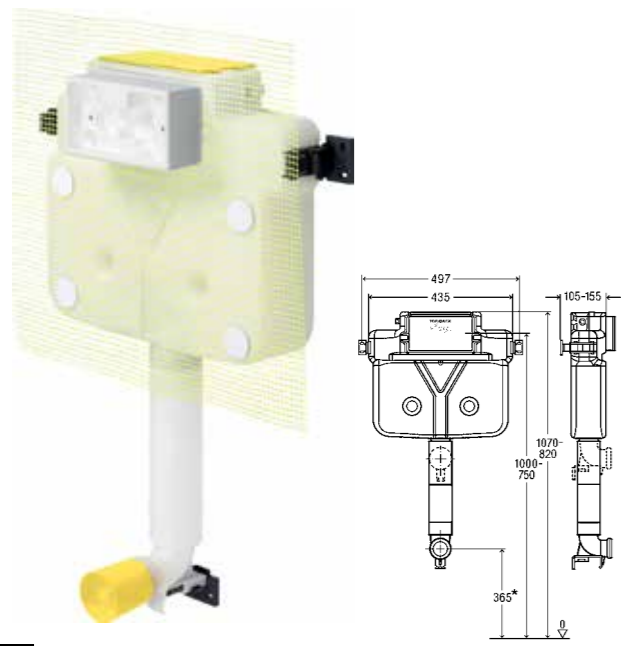

Viega Prevista

ONE TECHNOLOGY. MANY SOLUTIONS.

With Viega Prevista, you have the choice between Prevista Pure for wetwall constructions and Prevista Dry for drywall constructions. All Viega Prevista actuating plates are compatible with the Prevista cisterns. The design that is chosen to be installed, comes down to a question of taste preference, not the technology. Fixing is easy: The Viega Pure 820 and 1070 mm are simply mounted and walled in via the retaining brackets. The Viega Prevista Dry 820, 980 and 1120 mm with the stable frame can be fixed with the Prevista mounting set, model 8573.