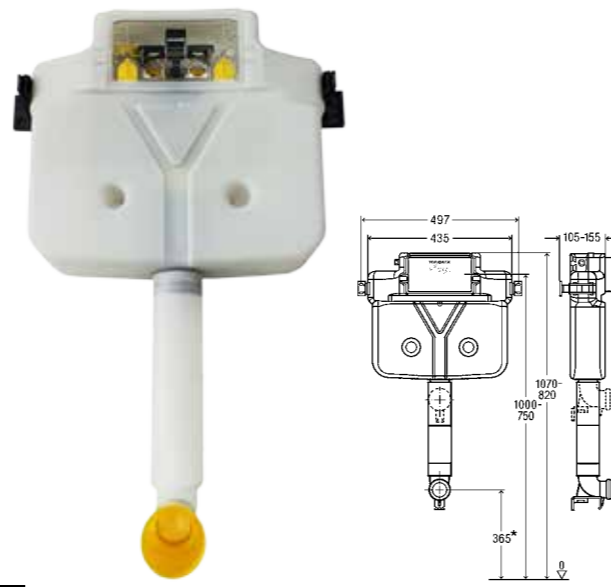

Components

pre-mounted water path with water connection R $\frac{1}{2}$, filling valve, drain valve, concealed cistern 3S, reinforcement fabric, ePS-foam revision frame, fixing material

Technical data

partial flush volume factory setting approx. 3 l
partial flush volume setting range approx. 2–4 l
full flush volume factory setting approx. 6 l
full flush volume setting range approx. 3.5–7.5 l

Note

* 355 for construction height 820 mm

Article 785 567

II

Prevista Pure Concealed Cistern Smart Model K8873.8

- Compatible with all Prevista WC flush plates, wet construction installation
- Flush actuation from front only, dual flush technology, can be shortened from 1070–820 mm