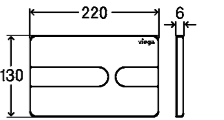

**Visign for Style 23
(Model 8613.1)**

Alpine white
Article 773 151