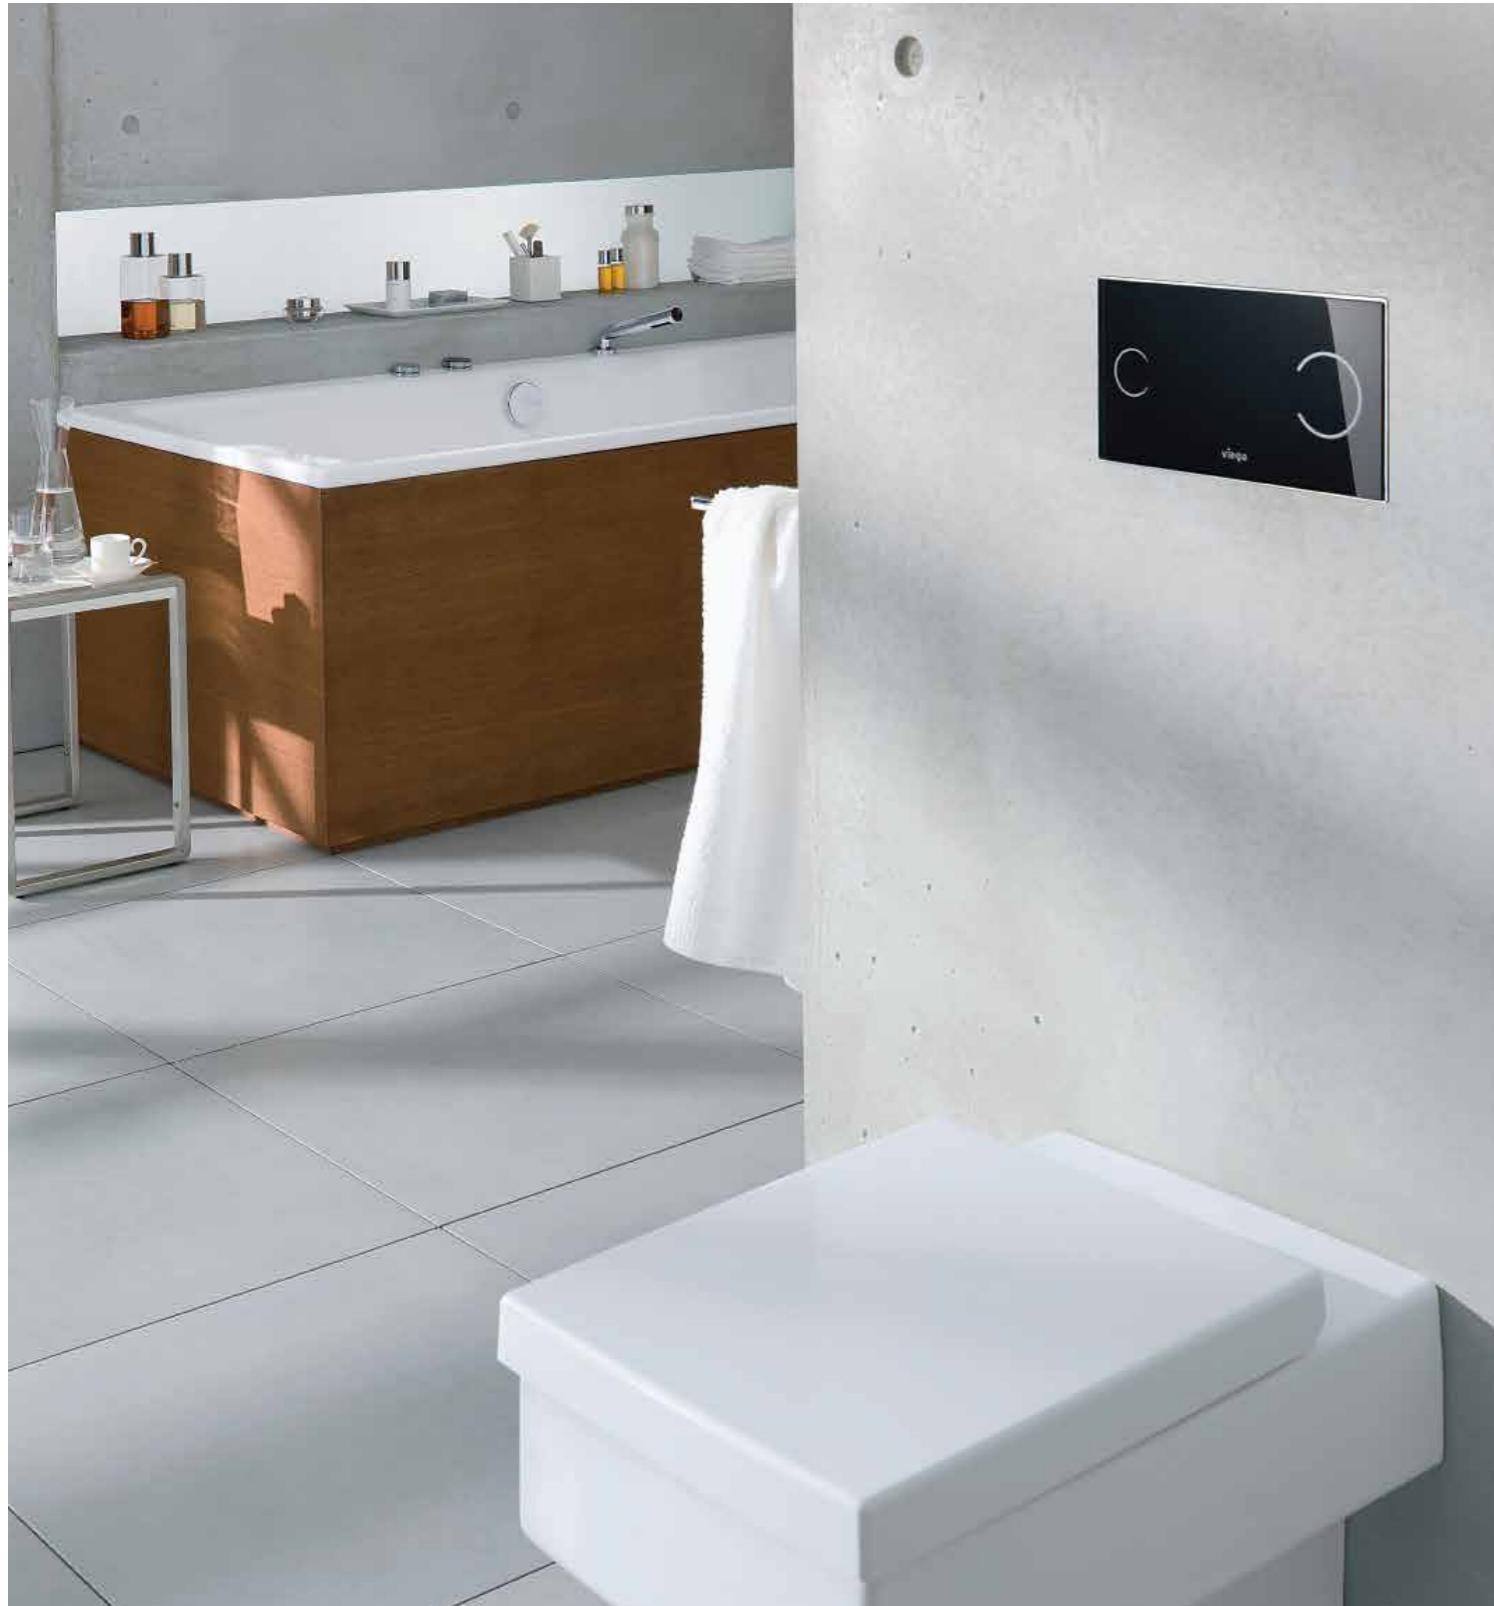

Viega Flush Plates

VISIGN ACTUATING PANELS: PERFECTION COMES FROM DETAILS.

Components for WC and urinal actuation made of high-quality materials and design variations for superior bathroom architecture.

The glass designs of the Viega WC flush plates and urinal equipment sets are made exclusively from tempered glass.

The conversion of mechanical actuating methods to electronic models is possible. The Viega Service Center is always at hand when choosing the suitable conversion kit.

Note

Concealed cistern 1H, 1L and 1C can be combined with the flush plates of the design versions »Visign for Style« and »Visign for More« - conversion kits see spare parts and inlet accessories group.

Viega concealed cistern ranges

- 1999 up to 07/2007: 1H, 1L, 1C, Standard 1S
- From 07/2007: 2H, 2L, 2C, Standard 2S

Resources

For more information on Viega Flush Plates you can visit:
<https://www.viega.in/en/products/Catalogue/Pre-wallflushing-technology/WC-and-urinal-actuation-accessories/WC-flush-plates.html>

Flush plate configurator is a tool available on the website which helps user to visualize which tile/marble will match/contrast with Viega Flush Plates. You can visit Viega Flush plate configurator:
<https://www.viega.in/en/service/viega-flush-plate-configurator.html>

To download the Z-dimensions and product drawings in DWG2D, DWG3D, DFX2D, DFX3D, ISG3D, PDF3D, SAT3D, STP3D formats visit the individual article's page and scroll down. Web page of individual article could also be visited either by browsing through the website <https://www.viega.in> or by entering the article code or product name in the search bar of the website. This search bar appears on the top of every page.

To watch the installation video of Viega Smart Cistern you can visit:
<https://www.viega.in/en/service/downloadcenter.html>

To know about nearest Viega Stores in your city you can visit:
<https://www.viega.in/en/dealer-search.html>