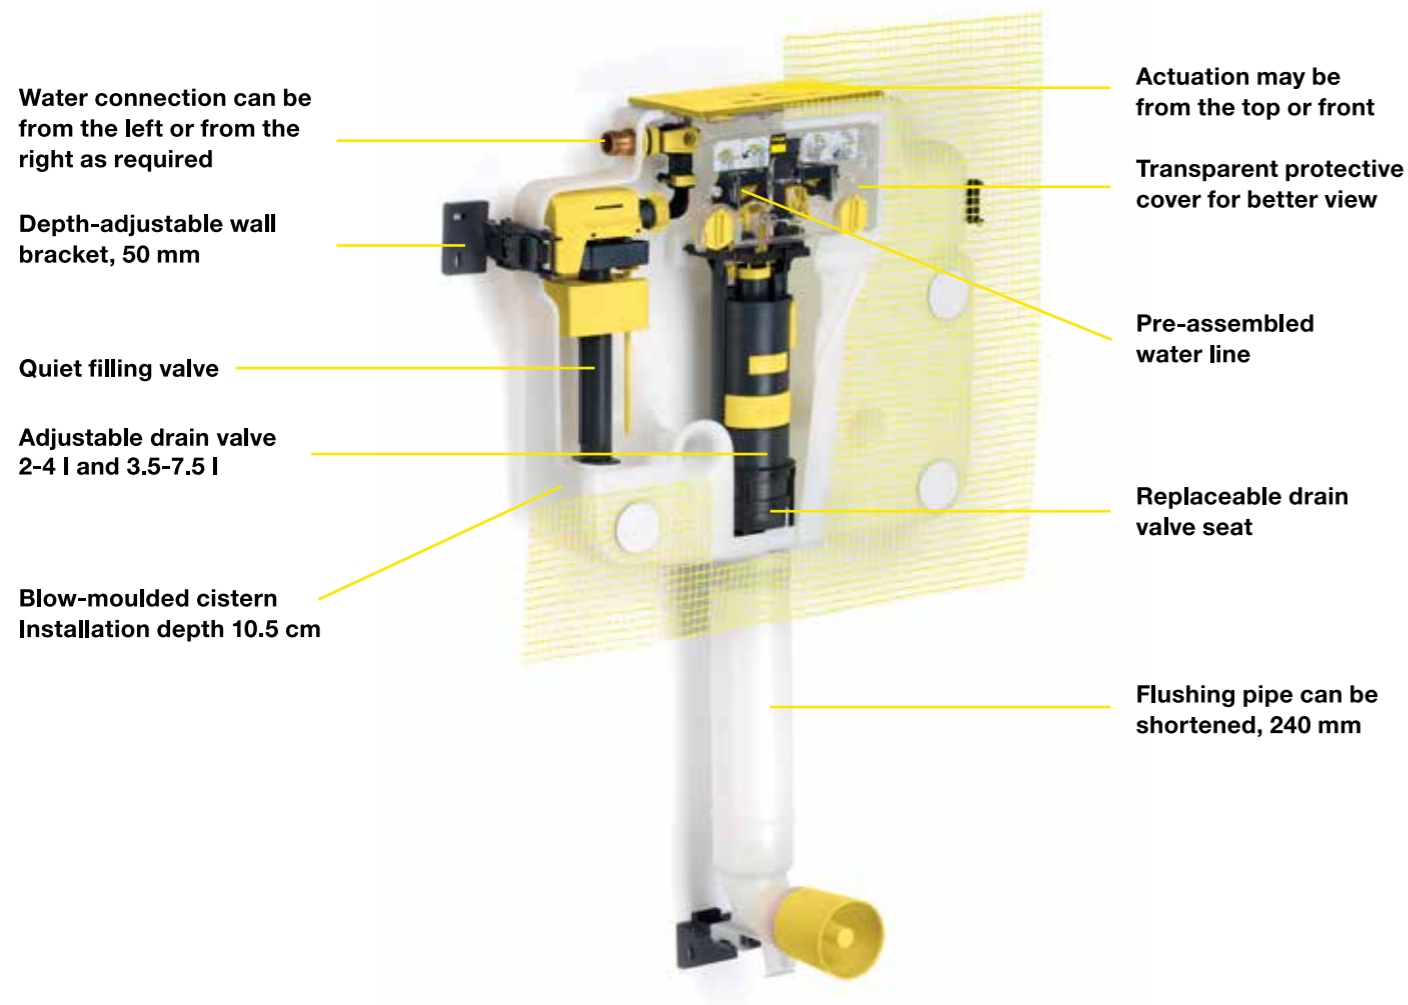

Viega Prevista Concealed Cistern Smart FLUSHING SYSTEM THAT OFFERS YOU DESIGN FREEDOM.

Viega Prevista Concealed Cistern Smart gives specifiers freedom to design bathroom spaces as per their imagination. With product designed and engineered for Indian requirements, this world class concealed cistern is versatile in many ways. The innovative design gives you the flexibility to either have top or front actuation. The cistern offers flexibility for low height application as well. It is highly adaptable, due to its provision for left/right water inlets. Loaded with benefits, Viega Prevista Concealed Cistern Smart enables you with limitless design possibilities and freedom to explore.

i ADVANTAGES AT A GLANCE

- A cistern for a construction height of 1070 mm to 820mm possible
- Top and front actuation options as standard
- Water connection from either left or right side, saves piping material
- Water-saving adjustable drain valve
- Especially quiet and anti-scaling filling valve
- Valve seat can be replaced if damaged
- Easy servicing, 25-year spare part assurance, 10 years warranty period according to Viega warranty policy